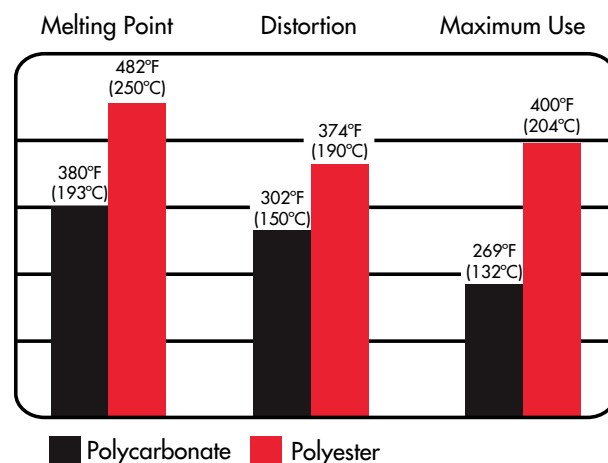

As the chart above shows, polyester melts at 480° F and polycarbonate melts at approximately 380° F. Polyester does not soften until it reaches 400° F, whereas polycarbonate softens at about 270° F. It is not uncommon to see temperatures of 350° F on the color media placed in front of ellipsoidal spotlights and fresnels, much above the softening point of polycarbonate.

Polycarbonates are easier to dye but when heat is applied, the dyes become viscous and actually move away from the hot center causing a more rapid fade. Deep dyed polyester (GamColor®) resists this fading because the dye does not migrate when the same heat is applied.

Every GamColor® has UV inhibitors to help prolong color life. Extensive tests and many years of experience indicate as much as two to three times the color life for most GamColors® when compared to competitors' materials. GamColor® is the 'product of choice' if you need long lasting quality.